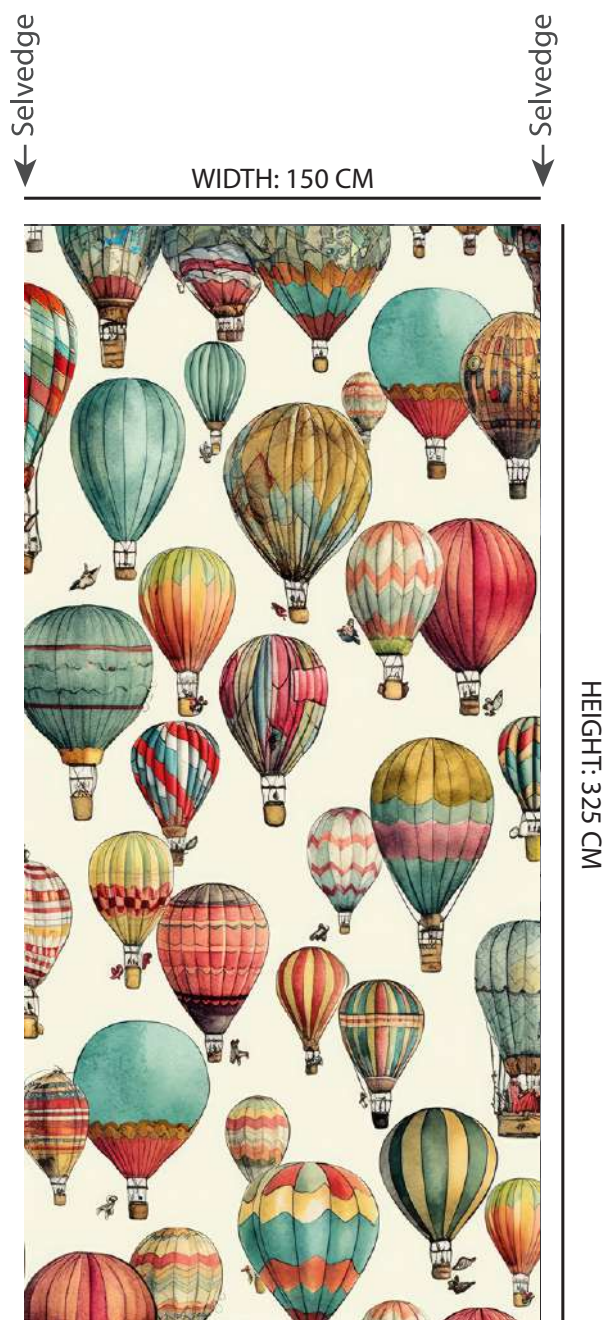

ARTICLE NAME : BALLOON_PANEL
COMPOSITION : 100% PES

WIDTH (+/-) 3% : 150 CM
LEAD BAND : -
WEIGHT (+/-) 5% : 1000 GR/PANEL

WASHING INSTRUCTION :

	PLEASE USE WAHSING BAG.

DESIGN DIRECTION :

SOLD BY PANEL (PIECE)	PANEL HEIGHT: 325 CM

*COLOR SHADES MAY SLIGHTLY VARY FROM DYE LOT TO DYE LOT

+/-3%