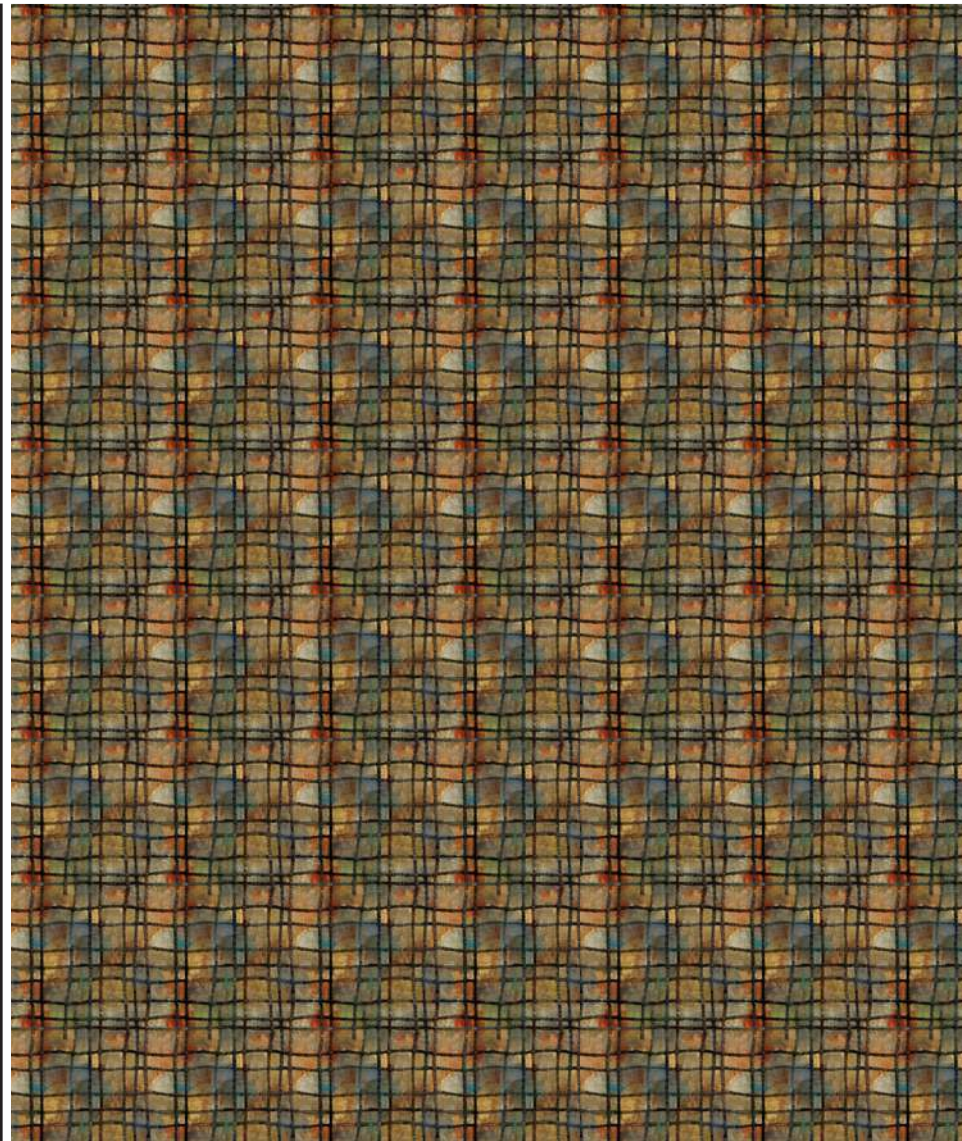

ARTICLE NAME : MAROLA
COMPOSITION : 100% PES

WIDTH (+)(-) 3% : 300 CM
LEAD BAND : -
WEIGHT (+)(-) 5% : 610 GR/LM

WASHING INSTRUCTION :

	PLEASE USE WAHSING BAG.

DESIGN DIRECTION :

	PLEASE USE THE WIDTH OF THE FABRIC AS THE HEIGHT OF THE CURTAIN

Selvedge →

WIDTH: 300 CM

Selvedge →

+/-3%

*COLOR SHADES MAY SLIGHTLY VARY FROM DYE LOT TO DYE LOT