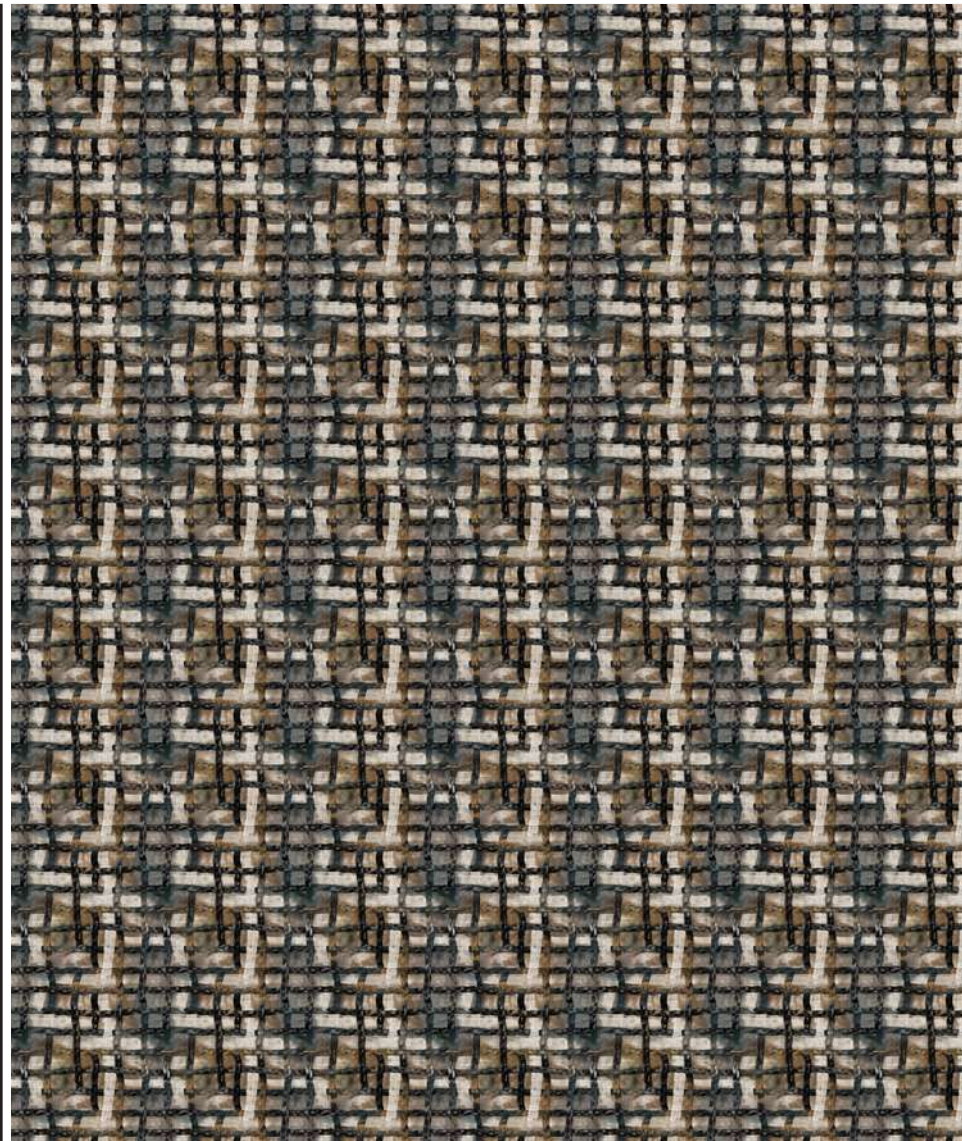

Selvedge →

WIDTH: 300 CM

Selvedge →

+/-3%

*COLOR SHADES MAY SLIGHTLY VARY FROM DYE LOT TO DYE LOT

BALLOON_PANEL

ARTICLE NAME : BALLOON_PANEL
COMPOSITION : 100% PES

WIDTH (+/-) 3% : 150 CM
LEAD BAND : -
WEIGHT (+/-) 5% : 1000 GR/PANEL