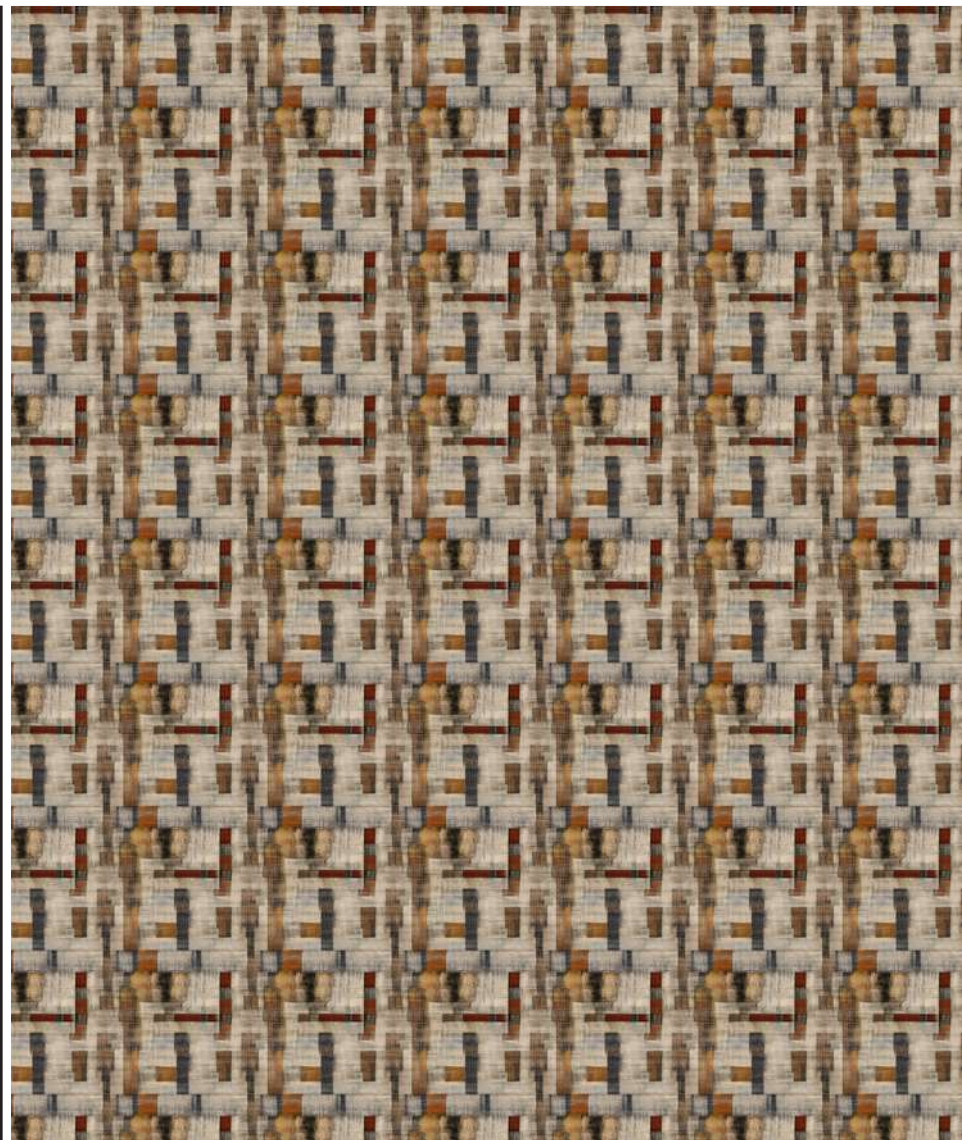

ARTICLE NAME : BUBBIO
COMPOSITION : 100% PES

WIDTH (+)(-) 3% : 300 CM
LEAD BAND : -
WEIGHT (+)(-) 5% : 610 GR/LM

WASHING INSTRUCTION :

	PLEASE USE WAHSING BAG.

DESIGN DIRECTION :

	PLEASE USE THE WIDTH OF THE FABRIC AS THE HEIGHT OF THE CURTAIN

Selvedge →

WIDTH: 300 CM

Selvedge →

+/-3%

*COLOR SHADES MAY SLIGHTLY VARY FROM DYE LOT TO DYE LOT